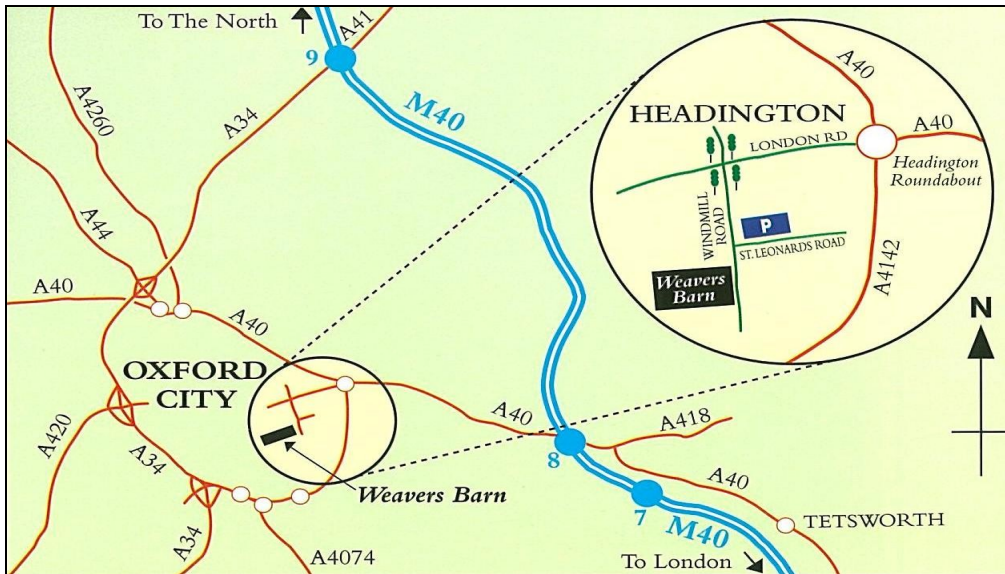

HINES of OXFORD

Weavers Barn Location Map

By Road

From London

Exit M40 at Junction 8 for A40 signed 'Oxford/Cheltenham'
Approximately 5 miles to Headington Roundabout (by McDonalds)
Straight over signed 'City Centre/Headington' (London Road)
Approx ½ mile to traffic lights at cross roads and turn left into Windmill Road
Weavers Barn is approximately 200 yards on the right (adjacent to No.48)

From the South

Exit A34 at the first sign for Oxford
Follow signs for London/High Wycombe over 3 roundabouts on Ring Road
Pass the BMW Mini Plant & turn left at 2nd set of traffic lights signed 'Headington/Hospitals'
At mini roundabout bear right onto The Slade
Continue approximately 1 mile, straight over at traffic lights into Windmill Road.
Weavers Barn is approximately ¼ mile on the left (adjacent to No.48)

From the North

Exit M40 at Junction 9 for A34 signed 'Newbury/The South'
Leave A34 at 1st sign for Oxford and follow the signs for 'Headington'
At Headington Roundabout (by McDonalds) take 4th Exit towards City Centre
Approx ½ mile to traffic lights at cross roads and turn left into Windmill Road
Weavers Barn is approximately 200 yards on the right (adjacent to No.48)

For locating Weavers Barn using Sat Nav, please enter '48 Windmill Road, Oxford' rather than the postcode.

By Rail

Weavers Barn is approximately 4 miles from Oxford Station

By Air

London Heathrow	Approx 1 hour	Regular Coach Services to Oxford
London Gatwick	Approx 2 hours	Regular Coach Services to Oxford
London Luton	Approx 1 hour	
London Stansted	Approx 2 hours	